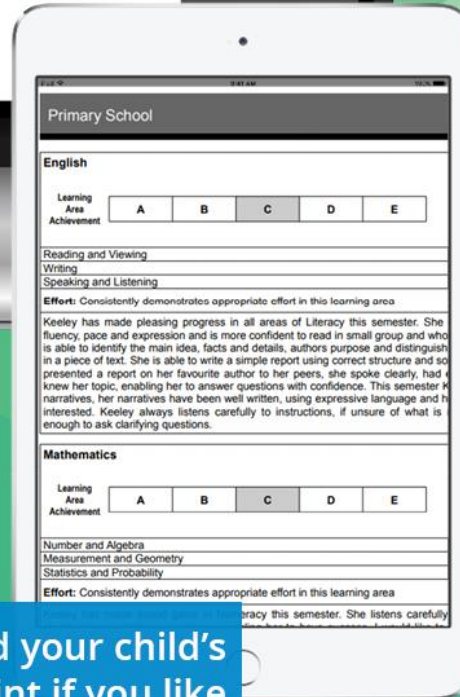

Login to CONNECT

USING YOUR PREFERRED BROWSER

Use your P-number as your user name

If you can't remember your login details follow the 'Forgot Your Password' link

Download your child's report or print if you like

While you're in Connect

See a weekly view of your child's attendance

See what else Connect has to offer