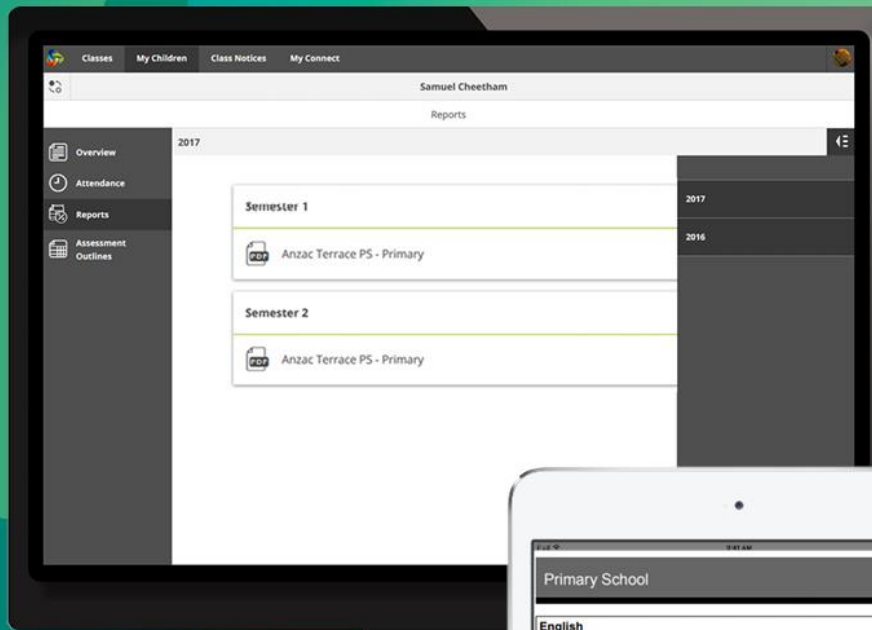

Login to CONNECT

USING YOUR PREFERRED BROWSER

Use your P-number as your user name

If you can't remember your login details follow the 'Forgot Your Password' link

Download your child's report or print if you like

While you're in Connect

See a weekly view of your child's attendance

See what else Connect has to offer